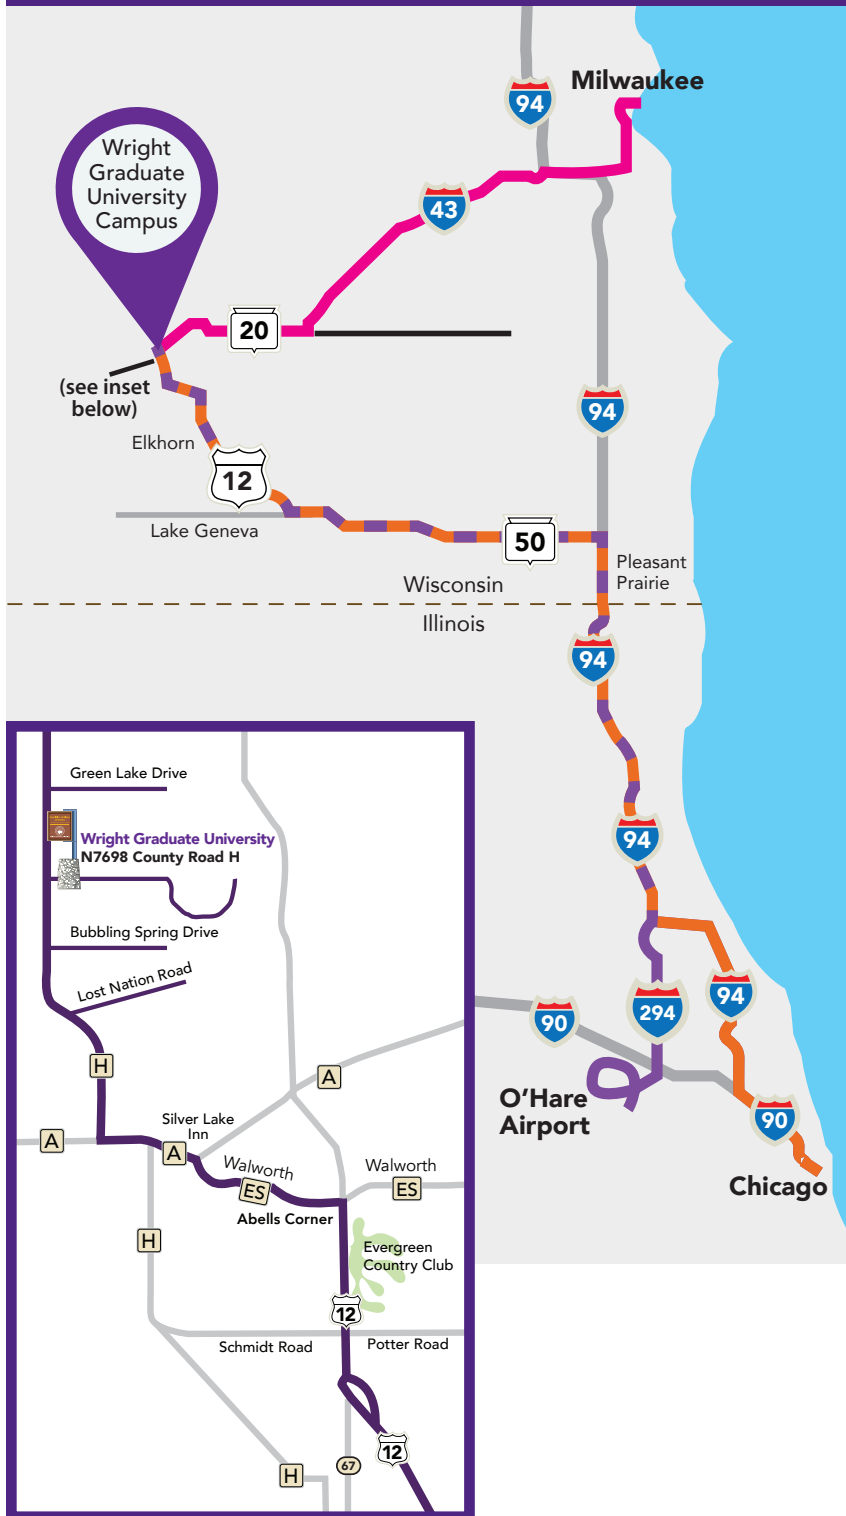

Directions to Wright Graduate University From Chicago, O'Hare Airport, and Milwaukee

From Chicago

(Directions from downtown Chicago)

1. Take I-290 W/ I-90, continue toward I-90 W/I-94 W
2. Keep right at the fork, follow signs for Milwaukee/ I 94 W/Edens Expressway
3. Take I-94 W exit toward Milwaukee Tollway, keep left at fork, stay on I-94 W partial toll road entering Wisconsin
4. Take exit 344 for WI-50 W/75th St., turn left
5. Continue to follow WI-50 W to US-12 W
6. Merge onto US-12 W/WI-120 N
7. Continue on US-12 W. US-12 W eventually becomes US-12 W/WI-67 N/N Wisconsin St., turn right
8. Continue to follow US-12 W/WI-67 N
9. Turn left onto Walworth ES (Abells Corner)
10. Turn left onto County Road A
11. Turn right onto County Hwy H/County Road H
12. Turn right onto gravel road marked by brown "Prairie Springs Woods" sign

From O'Hare Airport

1. Take the I-190 ramp to I-90/I-294
2. Take exit 1C for Tollway/I-294 N toward Milwaukee
3. From I-294 merge onto I-94 W Toll road, keep left at fork, stay on I-94 W partial toll road entering Wisconsin
4. Take exit 344 for WI-50 W/75th St., turn left
5. Continue to follow WI-50 W to US-12 W
6. Merge onto US-12 W/WI-120 N
7. Continue on US-12 W. US-12 W eventually becomes US-12 W/WI-67 N/N Wisconsin St., turn right
8. Continue to follow US-12 W/WI-67 N
9. Turn left onto Walworth ES (Abells Corner)
10. Turn left onto County Road A
11. Turn right onto County Hwy H/County Road H
12. Turn right onto gravel road marked by brown "Prairie Springs Woods" sign